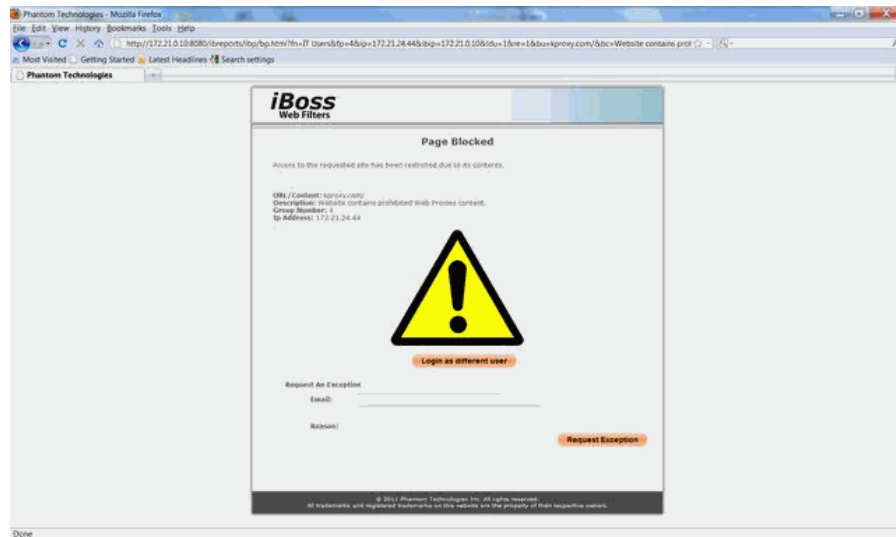

## iBoss Block Page

Below is a sample of what an iBoss block page looks like. iBoss blocks websites by what group your username is in. There is a student group, a teacher group, an administrator group, and so on.

There may be times when iBoss is unsure of your username and/or group. If you get to an iBoss block page and believe you should be able to access the site you are blocked from please click the “log in as different user” button. The red arrow below shows its location.