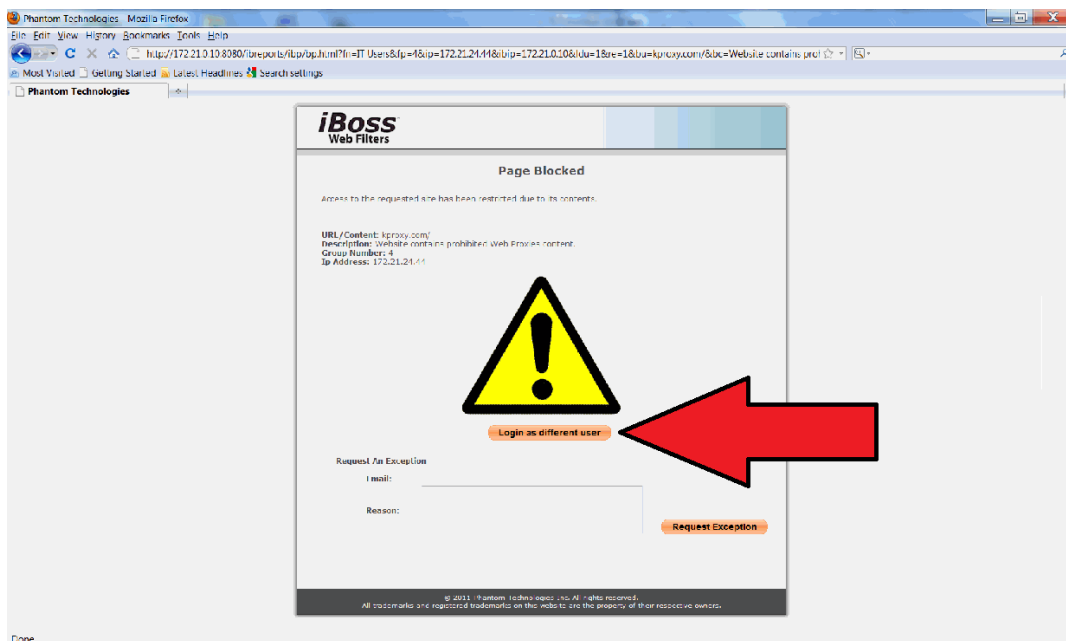

## iBoss Block Page

Below is a sample of what an iBoss block page looks like. iBoss blocks websites by what group your username is in. There is a student group, a teacher group, an administrator group, and so on.

There may be times when iBoss is unsure of your username and/or group. If you get to an iBoss block page and believe you should be able to access the site you are blocked from please click the “log in as different user” button. The red arrow below shows its location.