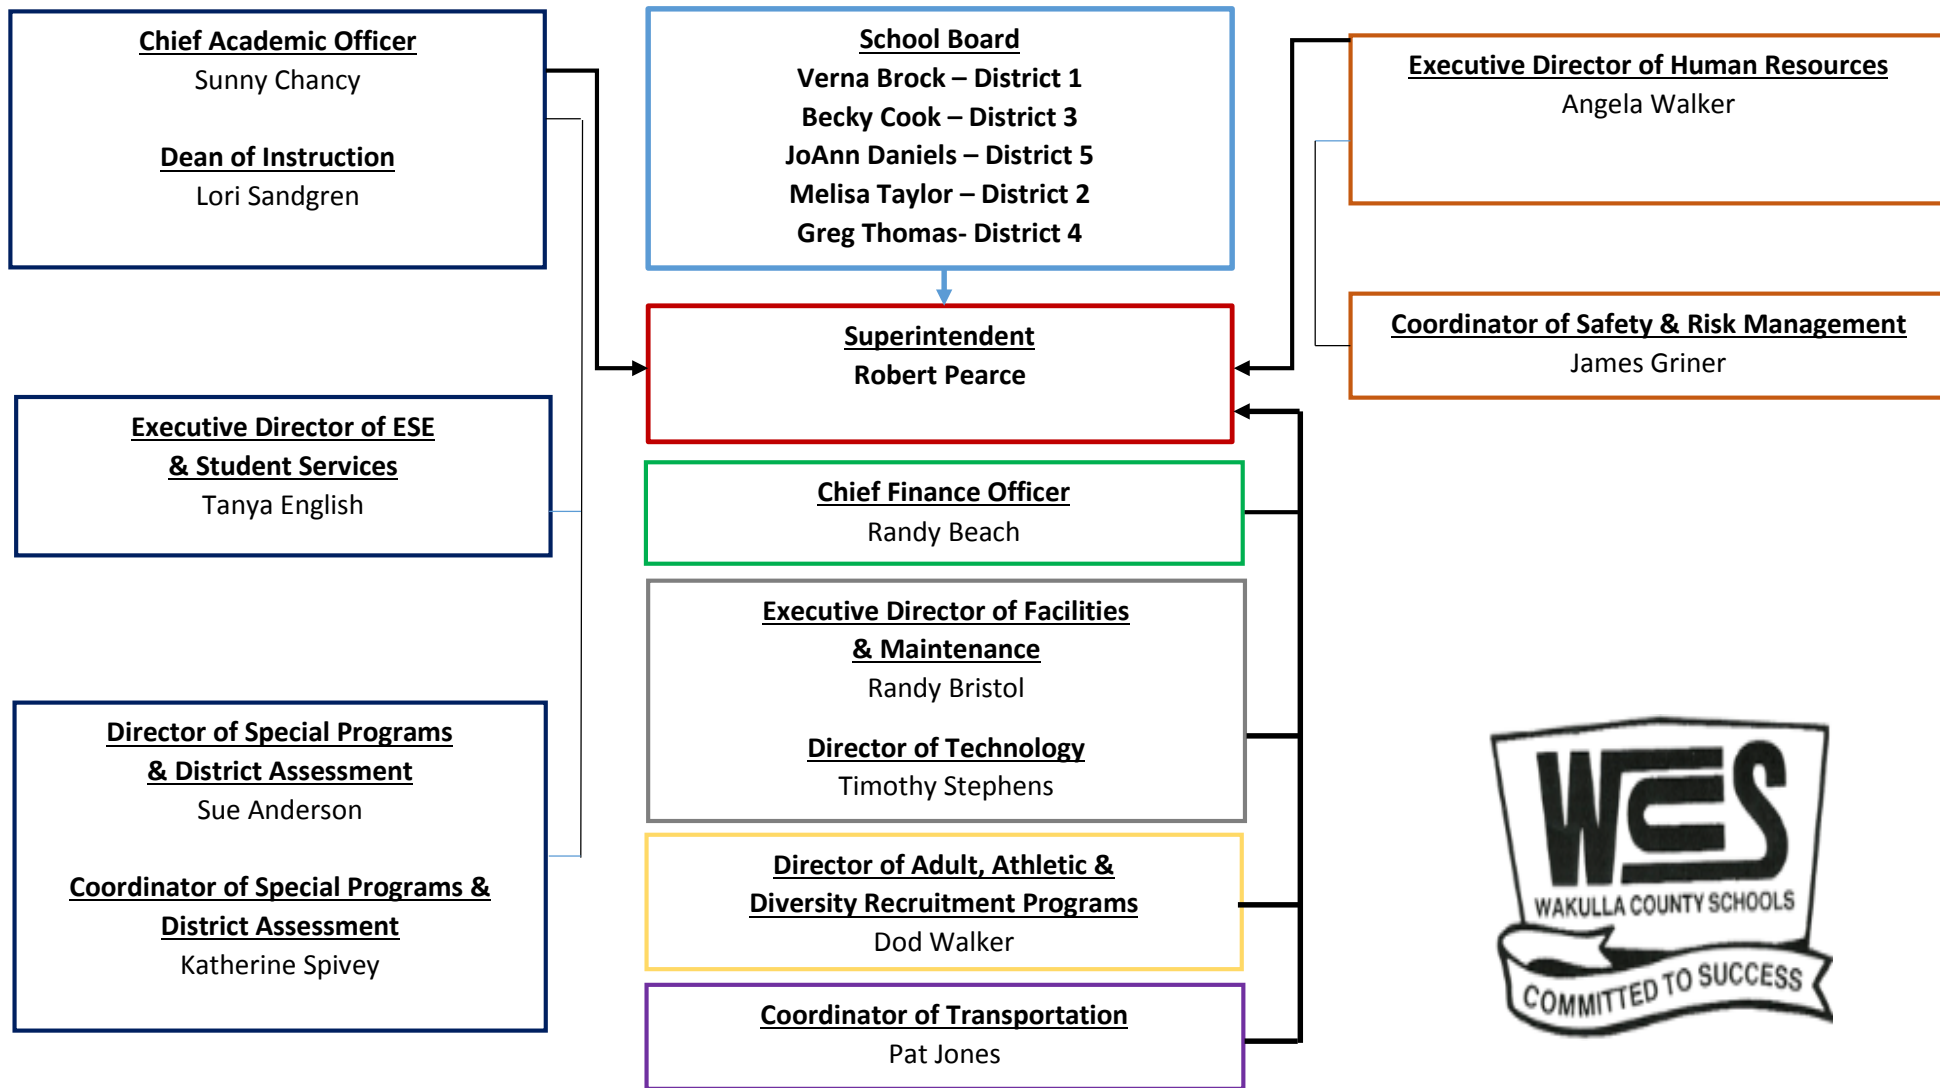

Wakulla County School System 2017-2018 Organizational Chart

Principals and Assistant Principals

Crawfordville Elementary School
Belinda McElroy, Principal
Louis Hernandez, Assistant Principal

Medart Elementary School
Stanley Ward, Principal
Michael Crouch, Assistant Principal